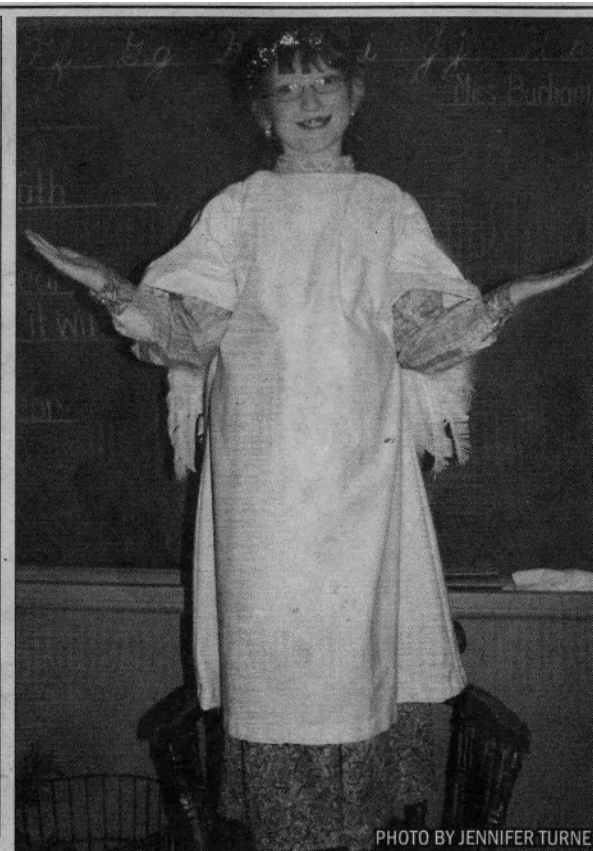

Silas (Ken Southward) of the local militia finds himself a little inebriated thanks to some quick thinking by Lavinia Hoogenboom (Marilyn Bellfontaine) and son Peter (Calvin Quirk) in *The Hair of the Dog*.

SCOTT ROSTS/STAFF PHOTO

PHOTO BY JENNIFER TURNER

PHOTO BY JENNIFER TURNER

SCOTT ROSTS/STAFF PHOTO

Miss Nettie and Nan's Tea Room is more than just a stop for a warm drink and snack. Miss Nettie (Diana Bujas) and her team serve up a story, too, and this year helped Celebrate an 1800's Christmas season.

Emily Fretz (Sarah Nicolson) was one of the children performing *The Meaning of Christmas*, the fifth play, which took place in the old school house at the Jordan Museum.

From left, Clark (Kristiaan Hansen), Isabella Snure (Sharon Fecik) and Francise (Samantha Sargent) work in the post Office – the hub of information in the 1850's.